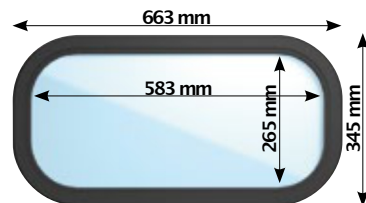

## The purpose of windows

ISO sectional doors can be fitted with Plexiglas windows for increased natural light and improved visibility. The standard windows are oblong, with straight or rounded corners containing single or insulating double glazing. For additional security against intruders, narrow rectangular windows with rounded corners are also available. Are you looking for a one-of-a-kind design? Then go for the rounded windows or a creative pattern made up of windows.

☀️ The light yield of the various windows

Lots of light and great visibility

Rounded corners (r=60mm), excellent insulative value

Rounded corners (r=100mm), excellent insulative value

Straight corners, excellent insulative value