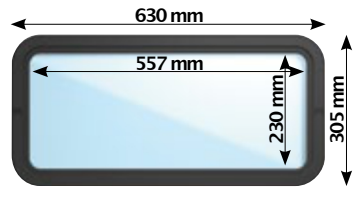

☀️ The light yield of the various windows

Lots of light and great visibility

Rounded corners (r=60mm), excellent insulative value

Rounded corners (r=100mm), excellent insulative value

Straight corners, excellent insulative value