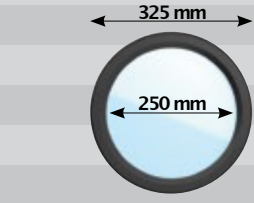

Attractive round windows