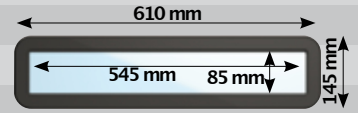

☀️ The light yield of the various windows

Lots of light and great visibility

Rounded corners (r=60mm), excellent insulative value

Rounded corners (r=100mm), excellent insulative value

Straight corners, excellent insulative value