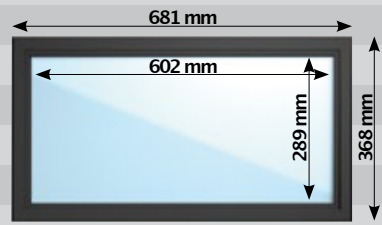

☀️ The light yield of the various windows

Lots of light and great visibility

Rounded corners (r=60mm), excellent insulative value

Rounded corners (r=100mm), excellent insulative value

Straight corners, excellent insulative value