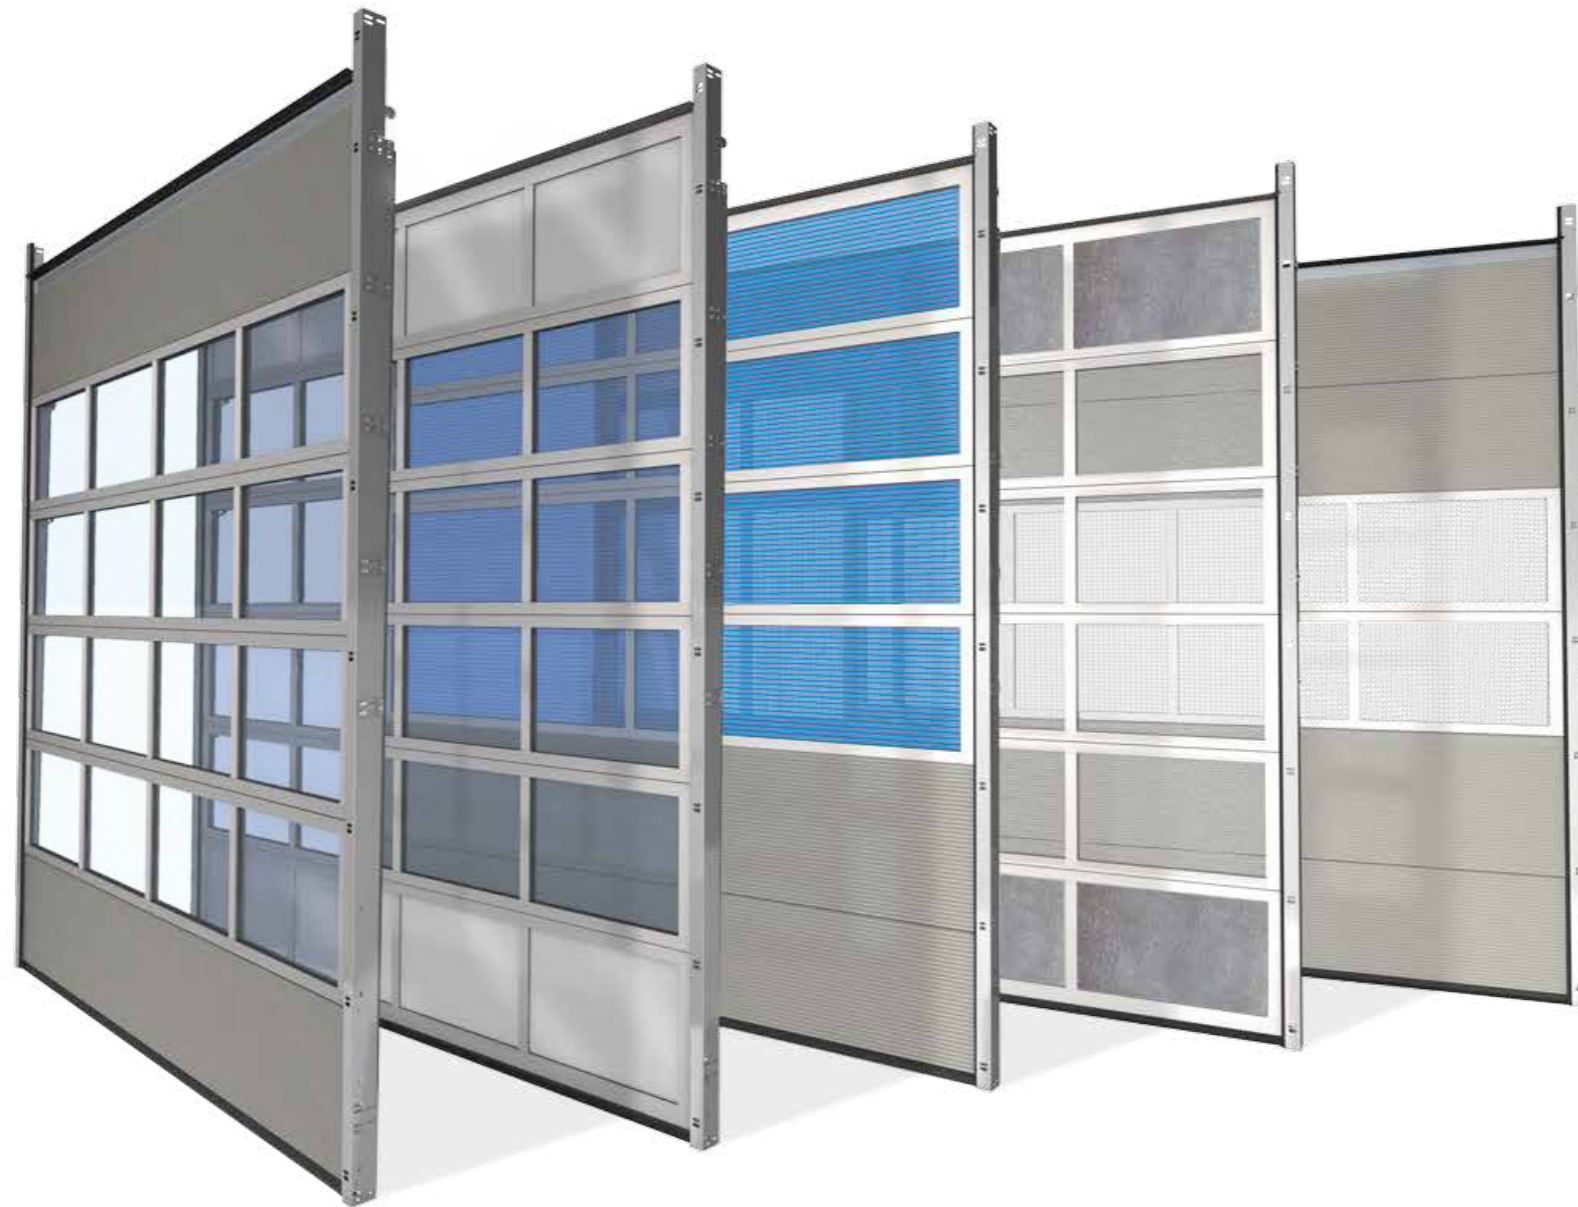

# Panel design

When natural light and visibility matter

**Dock And Door Engineering Ltd**

Unit D13,  
M4 Interchange Business Park,  
Maynooth Road,  
Celbridge,  
Co. Kildare  
W23K85Y

W: [www.dade.ie](http://www.dade.ie)