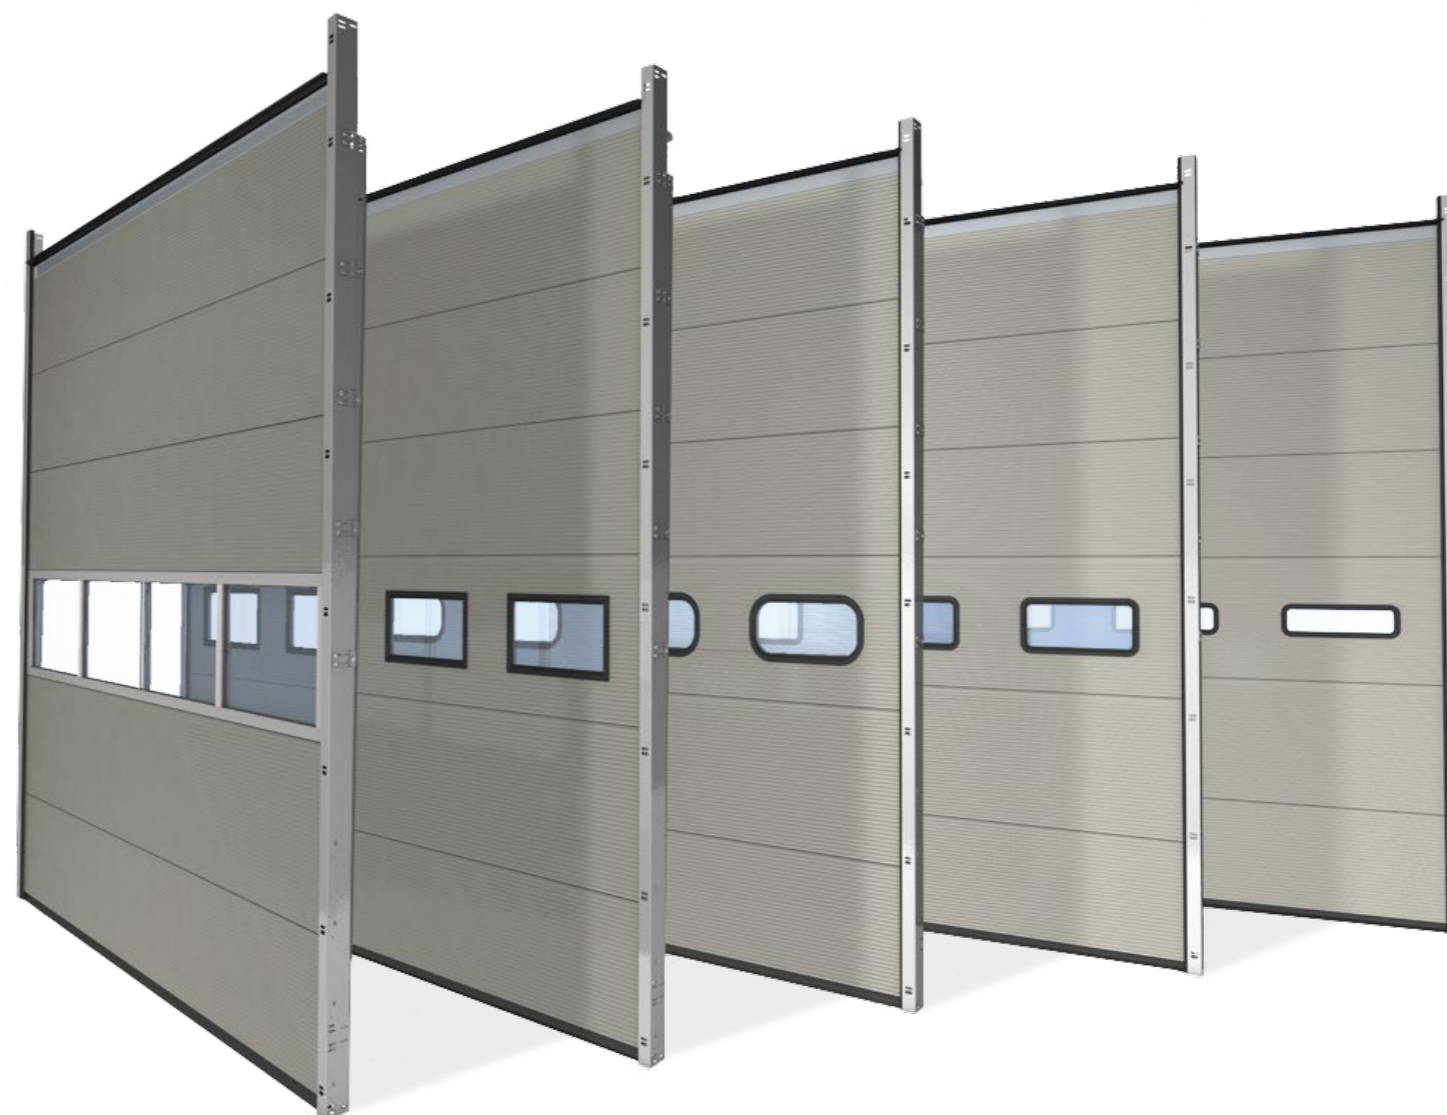

Panel design

Micro-profiling

Micro-profiling, it's the standard! 13 Standard colours without any extra charge

Dock And Door Engineering Ltd
Unit D13,
M4 Interchange Business Park,
Maynooth Road,
Celbridge,
Co. Kildare
W23K85Y