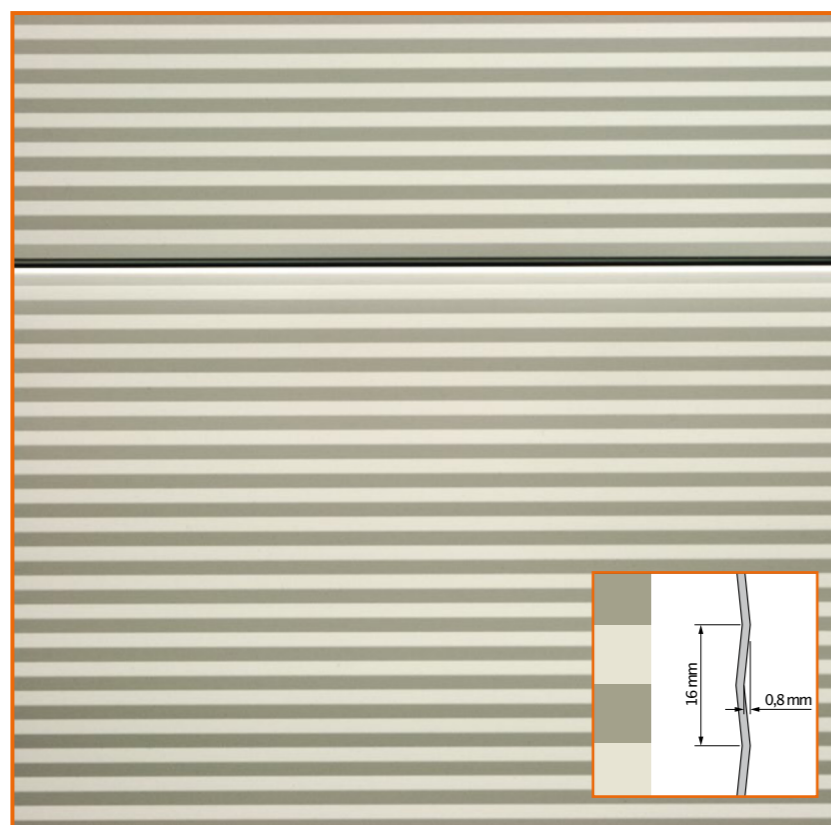

Panel design

Micro-profiling

Micro-profiling, it's the standard! 13 Standard colours without any extra charge

Dock And Door Engineering Ltd
Unit D13,
M4 Interchange Business Park,
Maynooth Road,
Celbridge,
Co. Kildare
W23K85Y