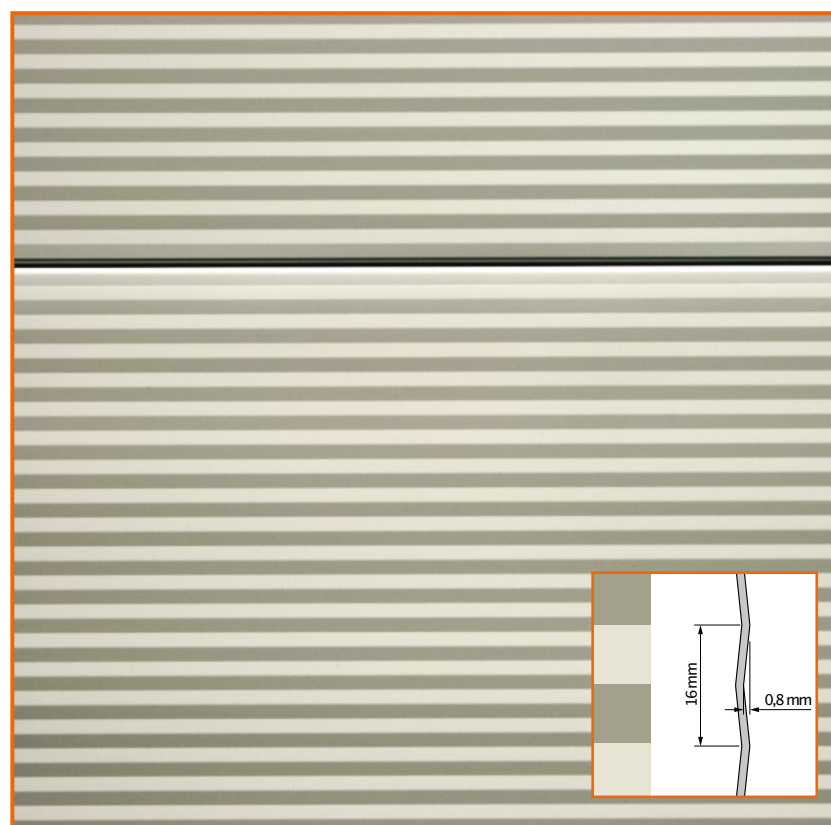

# Panel design

Micro-profiling

Micro-profiling, it's the standard! 3 Standard colours without any extra charge

Dock And Door Engineering Ltd

Unit D13,  
M4 Interchange Business Park,  
Maynooth Road,  
Celbridge,  
Co. Kildare  
W23K85Y