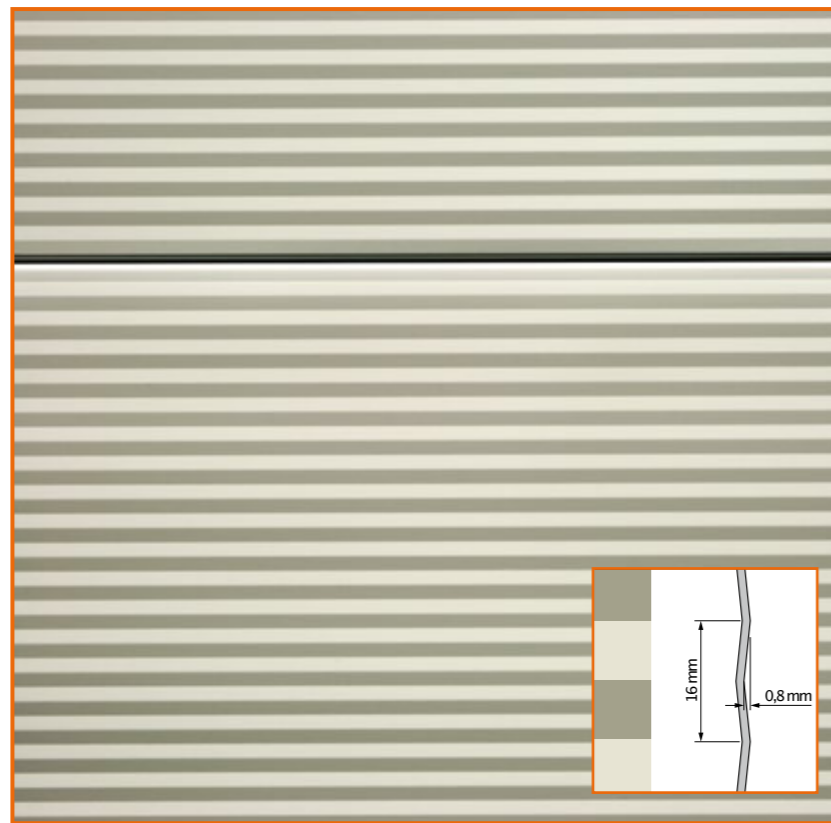

## Micro-profiling

Micro-profiling, it's the standard! 10 Standard RAL colours without any extra charge.

**Dock And Door Engineering Ltd**

Unit D13,  
M4 Interchange Business Park,  
Maynooth Road,  
Celbridge,  
Co. Kildare  
W23K85Y